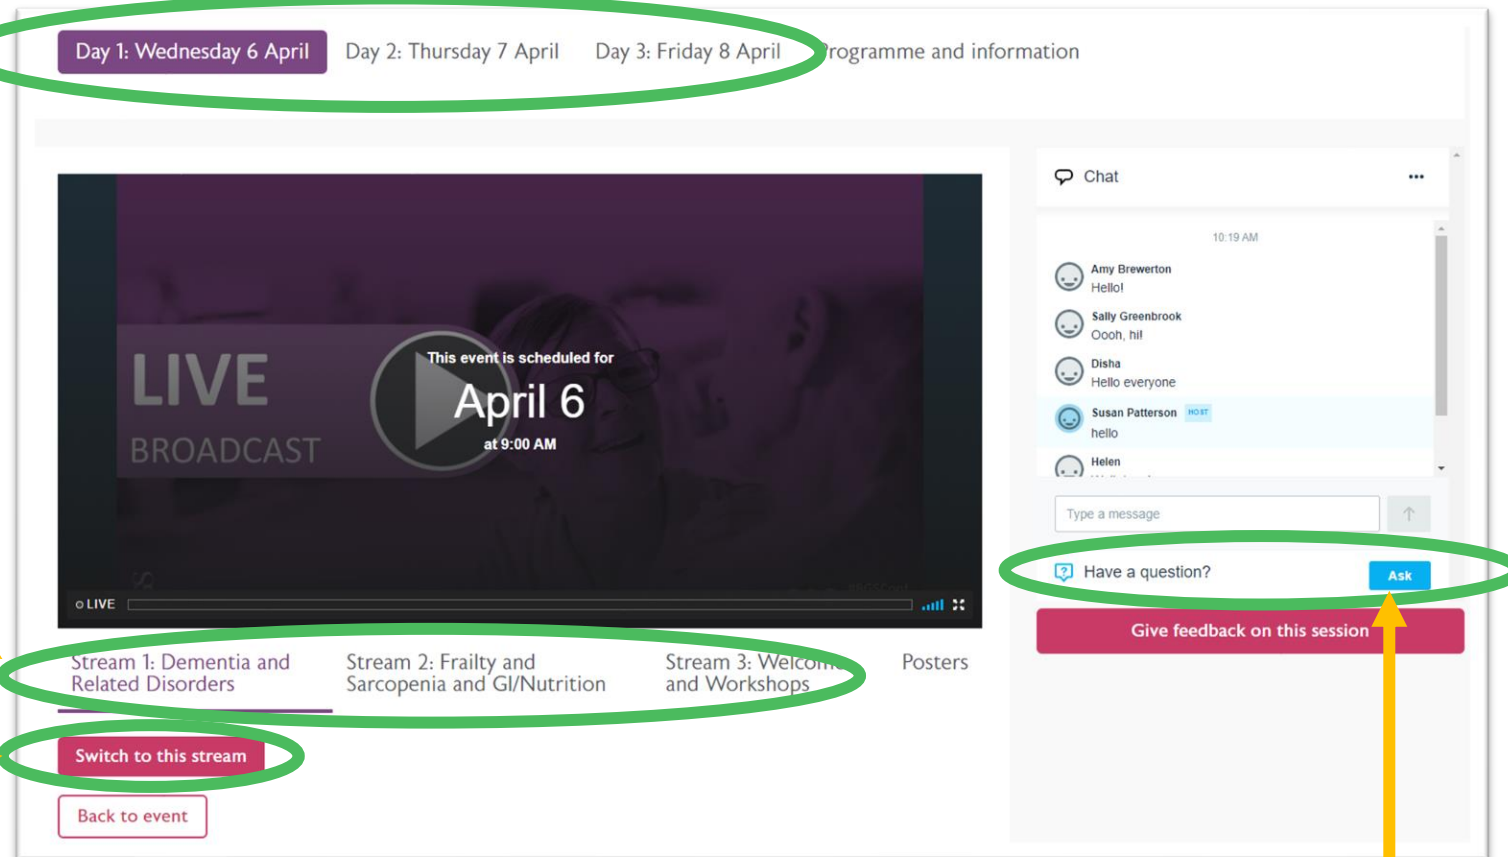

# Accessing your sessions

Navigate between the three days using the tabs at the top

Switch between sessions using the tabs at the bottom

Press **'Switch to this stream'** to join a different session

Chat with delegates using the chat box, or click **'Ask'** to ask speakers or moderators a question.